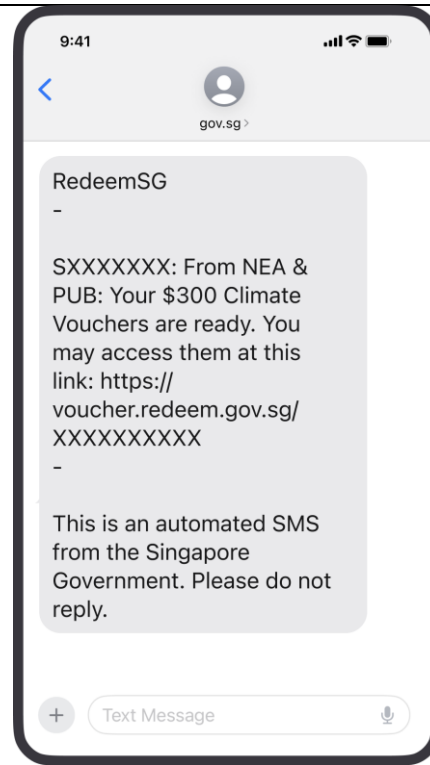

Steps to claim and spend Climate Vouchers

How to claim:

<p>1. Visit go.gov.sg/cv-claim. Tap on 'Climate Vouchers'.</p>	
<p>2. Log in with Singpass. Only one household member needs to do this on behalf of the household.</p>	

3. An SMS from sender 'gov.sg' with a link will be sent to the registered Singpass phone number. Forward the SMS to share vouchers with household members.

How to spend:

1. Present proof of address with Climate Vouchers.

Examples of proof of address include bank statements, utility bills, Singpass mobile application or NRIC.

2. Choose the amount to spend. Then tap on 'Show voucher'.

3. Show QR code to cashier. They will scan it to complete your payment.