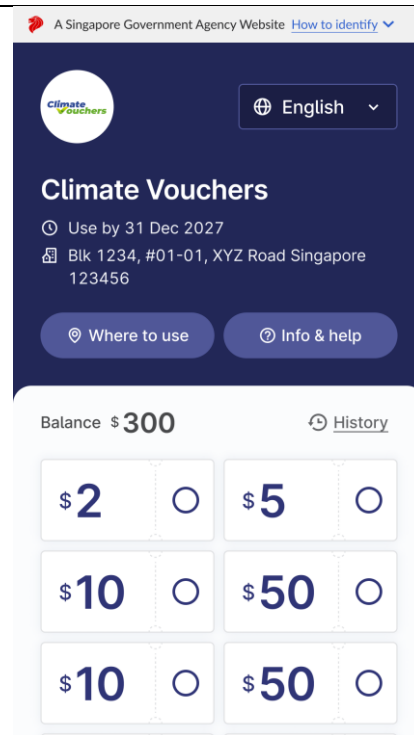

Steps to claim and spend Climate Vouchers

How to claim:

<p>1. Visit go.gov.sg/cv-claim. Tap on 'Climate Vouchers'.</p>	
<p>2. Log in with Singpass. Only one household member needs to do this on behalf of the household.</p>	

3. An SMS from sender 'gov.sg' with a link will be sent to the registered Singpass phone number. Forward the SMS to share vouchers with household members.

How to spend:

1. Present proof of address with Climate Vouchers.

Examples of proof of address include bank statements, utility bills, Singpass mobile application or NRIC.

2. Choose the amount to spend. Then tap on 'Show voucher'.

3. Show QR code to cashier. They will scan it to complete your payment.