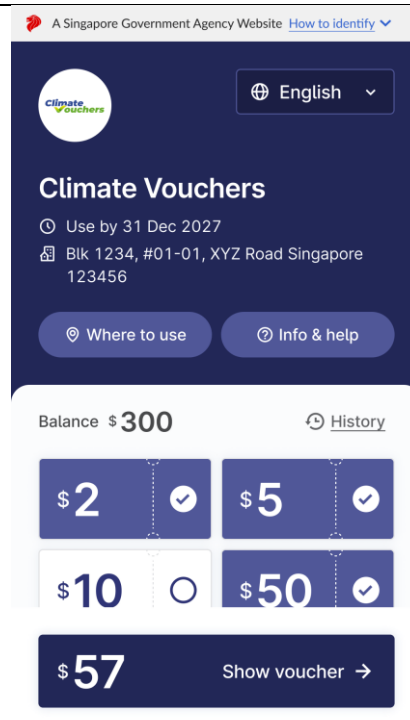

Steps to claim and spend Climate Vouchers

How to claim:

<p>1. Visit go.gov.sg/cv-claim. Tap on 'Climate Vouchers'.</p>	
<p>2. Log in with Singpass. Only one household member needs to do this on behalf of the household.</p>	

3. An SMS from sender 'gov.sg' with a link will be sent to the registered Singpass phone number. Forward the SMS to share vouchers with household members.

How to spend:

1. Present proof of address with Climate Vouchers.

Examples of proof of address include bank statements, utility bills, Singpass mobile application or NRIC.

2. Choose the amount to spend. Then tap on 'Show voucher'.

3. Show QR code to cashier. They will scan it to complete your payment.